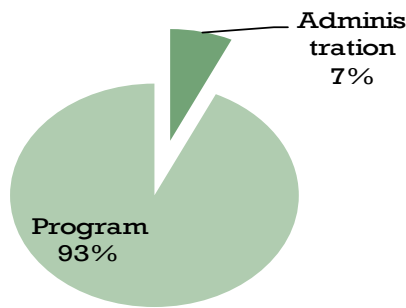

Morgan A. Tribbey CAP-OM, CDT
Contract Administrator

The Sauk County Institute of Leadership (SCIL) is a 501(c)3 non-profit organization. All donations to SCIL are tax deductible.

Expenditures

Revenues

Tuition & Fees \$ 8,055.00

Expenditures

Administration \$ 390.81

Program 5,199.89

TOTAL \$ 5,590.70

Net Income \$ 2,464.30

Cash Balance as of 4/30 \$17,557.19

If you live or work in the Sauk County area and are interested in bettering yourself and your community, SCIL may be for you!