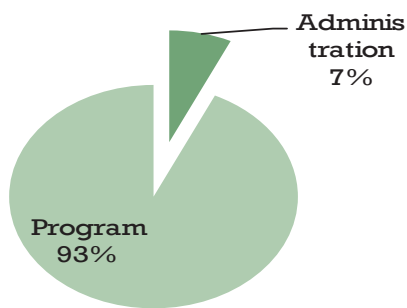

January — Public Safety, Justice & Civil Liberties

February — Health Care

March — Community & Economic Development

April — Ag & Natural Resources

May — Celebration of Leadership

When I applied for SCIL, I really didn't know what to expect. I have lived in Sauk County Wisconsin on and off for 40 years and thought I knew quite a bit about the county. I was wrong. SCIL has opened my eyes and my heart to Sauk County. The opportunities that exist in the county for both personal and professional improvement, the needs of the county, the natural beauty of the county and the rich history of Sauk County are all explored during this 9 month course. I am also humbled by the intelligent business and community leaders I have met on this journey. The class participants are some of the county's brightest business leaders while the class presenters have been entertaining, informative and extremely knowledgeable.

I recommend SCIL to anyone within Sauk County who is interested in meeting a great network of community leaders while developing their own personal and professional leadership abilities.

John Philipp

My experience as a participant in SCIL has truly been a gift, a journey for which I am so grateful. My appreciation for Sauk County and the communities within has grown so much over the past months. What I've learned about leadership and communication will continue to serve me, in my career and personal life, long after I graduate from the program. I have gained valuable perspective and knowledge from community leaders and fellow SCIL classmates about important issues in Sauk County. The curriculum is outstanding and we are so fortunate to have this opportunity available to us in our county.

Becky Radke, Class of 2016

Expenditures

Revenues

Tuition & Fees \$ 8,055.00

Expenditures

Administration \$ 390.81

Program 5,199.89

TOTAL \$ 5,590.70